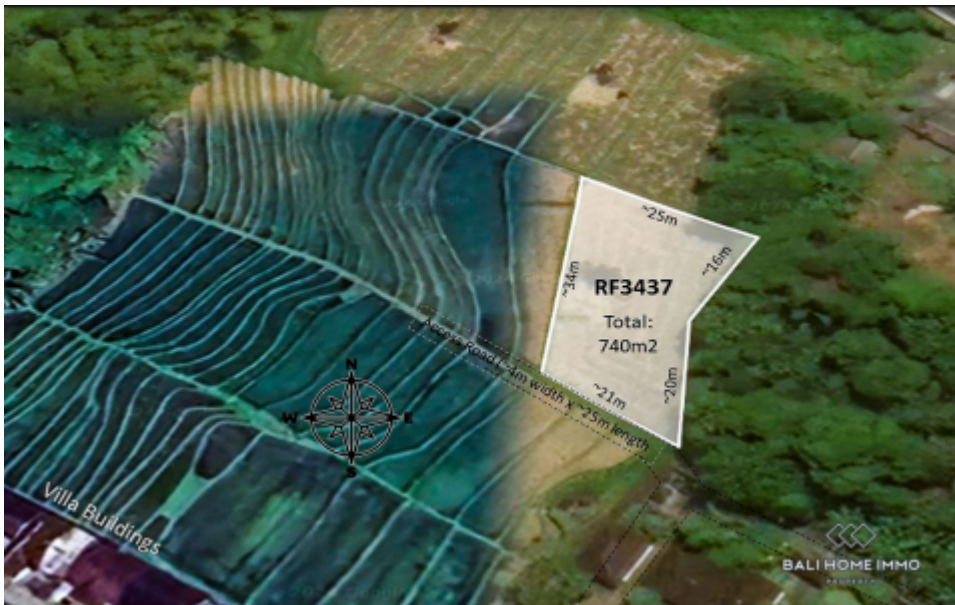

BALIHOMAIMMO

PROPERTY

LAND SIZE

740 m²

VIEW

Rice field

SURROUNDING

Residential area

SPLITABLE

No

LEASEHOLD PERIOD

40 year

PRICE/ARE/YEAR

IDR 12.500.000

**LAND WITH GREEN BELT VIEW FOR SALE LEASEHOLD IN KEDUNGU
TABANAN BALI - RF3437**

General Information

Price on Request

Land Size : 740 m²

Surrounding : Residential area

Road Access : Yes

View : Rice field

Road Width (meter) : 4 m

Zoning : Residential

Leasehold Period : 40 year