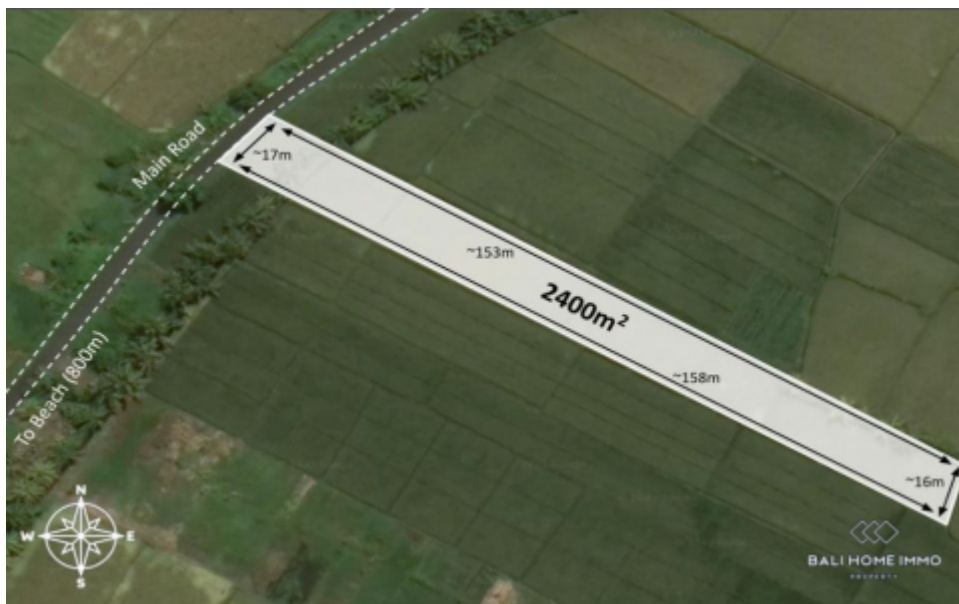

BALIHOMIIMMO

PROPERTY

LAND SIZE

2400 m²

VIEW

Rice field

SURROUNDING

Walk to the beach

SPLITABLE

No

LEASEHOLD PERIOD

34 year

PRICE/ARE/YEAR

IDR 10.000.000

RICEFIELD VIEW LAND FOR SALE LEASEHOLD IN BALI KEDUNGU - K442

General Information

IDR 8.400.000.000

Land Size : 2.400 m²

Surrounding : Walk to the beach

Splitable :

Road Access : Yes

View : Rice field

Road Width (meter) : 6 m

Zoning : Residential