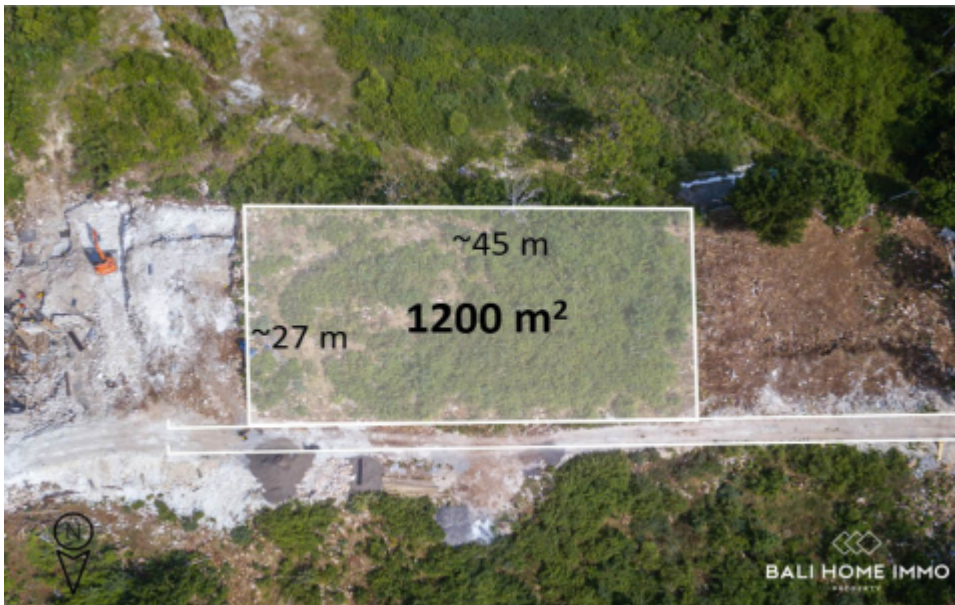

**BALIHOMIIMMO**

PROPERTY

**LAND SIZE**

1200 m<sup>2</sup>

**VIEW**

Ocean

**SURROUNDING**

Touristic Area

**SPLITABLE**

Yes

**LEASEHOLD PERIOD**

39 year

**PRICE/ARE/YEAR**

IDR 25.000.000

**12 ARE OCEAN VIEW LAND FOR SALE LEASEHOLD IN BALI ULUWATU - RF4183**

**General Information**

Price on Request

Land Size : 1.200 m<sup>2</sup>

Surrounding : Touristic Area

Splitable :

View : Ocean

Zoning : Touristic

Leasehold Period : 39 year

**Phone : +6282194359401**