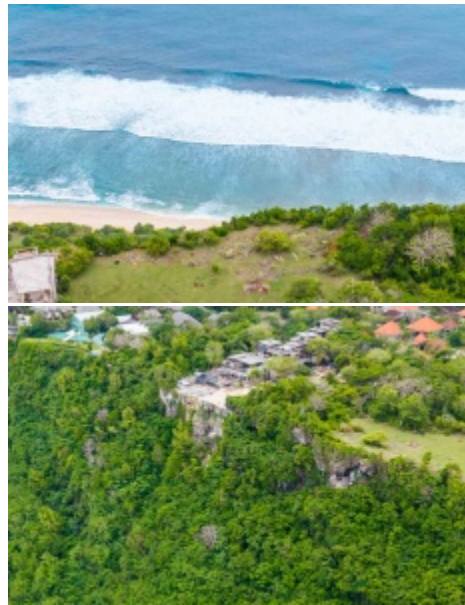

BALIHOMIIMMO

PROPERTY

LAND SIZE

4930 m²

VIEW

Ocean

SURROUNDING

Residential area

SPLITABLE

No

LEASEHOLD PERIOD

26 year

PRICE/ARE/YEAR

IDR 18.000.000

**CLIFF FRONT OCEAN LAND FOR SALE LEASEHOLD IN NYANG NYANG -
RF8723**

General Information

Price on Request

Land Size : 4.930 m²

Surrounding : Residential area

Splitable :

Road Access : Yes

View : Ocean

Road Width (meter) : 4 m

Zoning : Residential