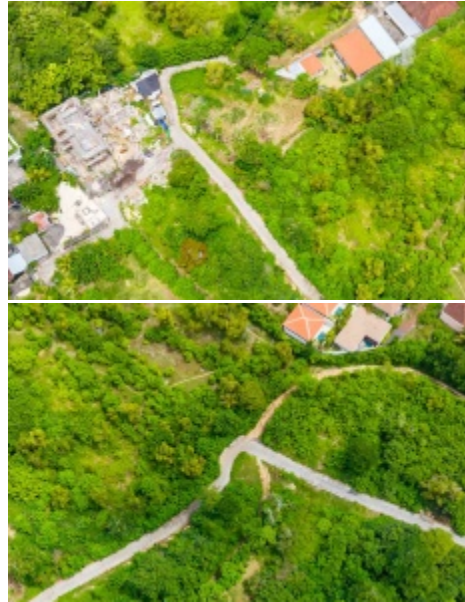

BALIHOMIEMMO

PROPERTY

LAND SIZE

672 m²

VIEW

Jungle

SURROUNDING

Residential area

Price on Request

Land Size : 672 m²

Surrounding : Residential area

Splitable :

Road Access : Yes

View : Jungle

Road Width (meter) : 5 m

Zoning : Residential