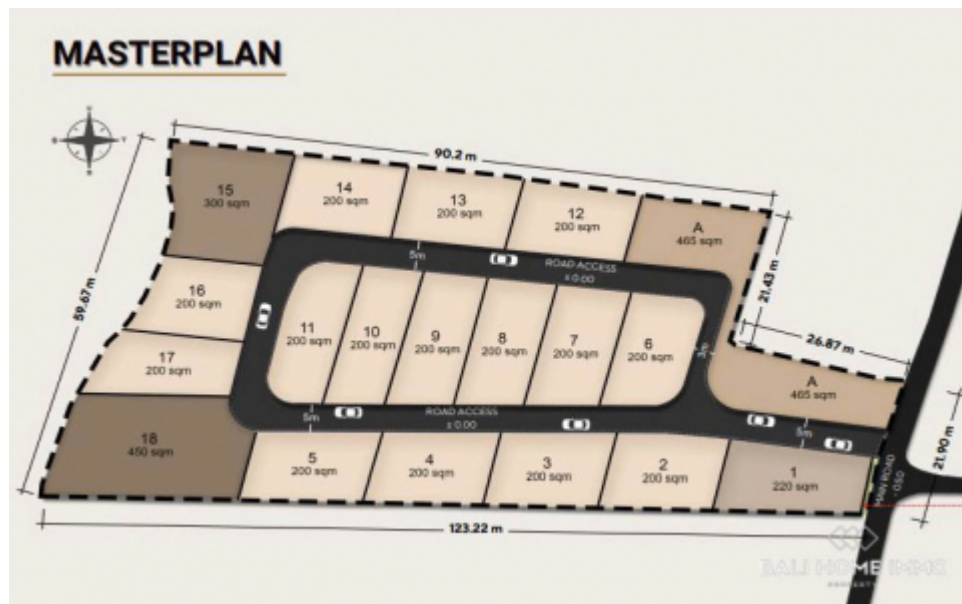

BALIHOMAIMMO

PROPERTY

LAND SIZE
450 m²

VIEW
Not specific

SURROUNDING
Residential area

SPLITABLE
Yes

LEASEHOLD PERIOD
25 year

PRICE/ARE/YEAR
IDR 16.000.000

LAND FOR SALE LEASEHOLD IN ULUWATU NEAR NUNGGALAN BEACH - RF5107A

General Information

Price on Request
Land Size : 450 m²
Surrounding : Residential area
Splitable :
Road Access : Yes
Road Width (meter) : 5 m
Zoning : Residential
Leasehold Period : 25 year