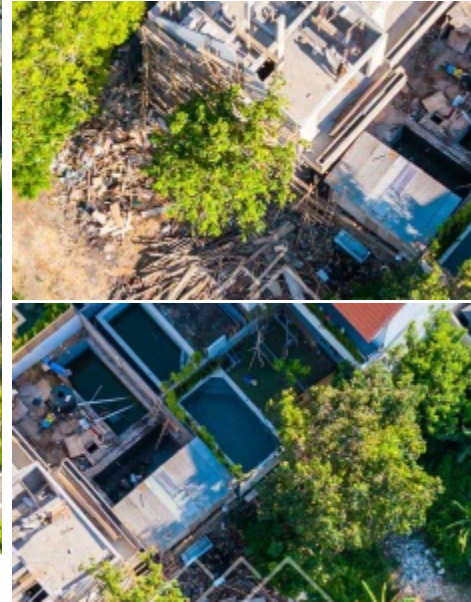

**BALIHOMIIMMO**

PROPERTY

**LAND SIZE**

552 m<sup>2</sup>

**VIEW**

Not specific

**SURROUNDING**

Residential area