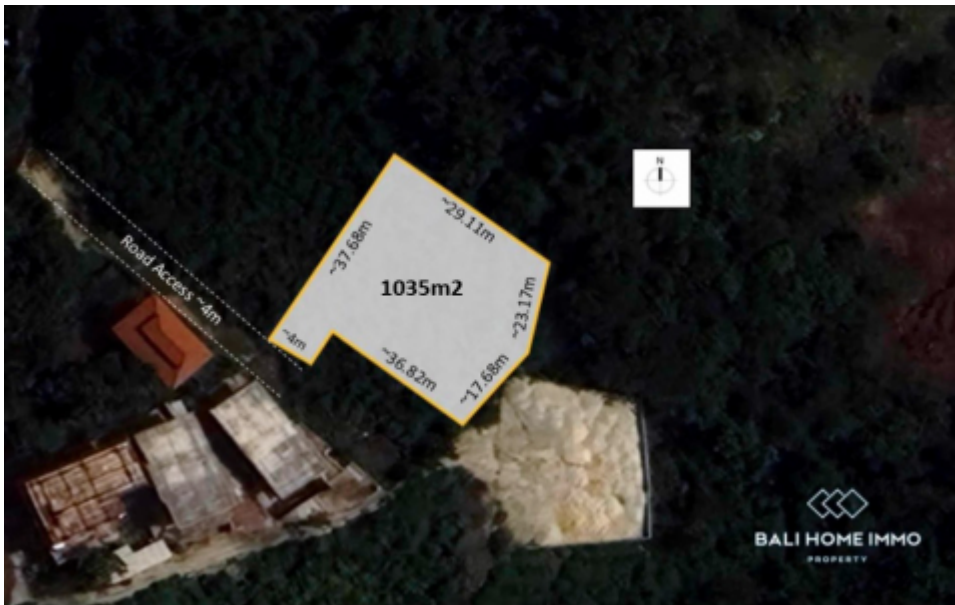

**BALIHOMIIMMO**

PROPERTY

**LAND SIZE**

1035 m<sup>2</sup>

**VIEW**

Ocean

**SURROUNDING**

Residential area

**SPLITABLE**

Yes

**LEASEHOLD PERIOD**

24 year

**PRICE/ARE/YEAR**

IDR 18.000.000

**OCEAN VIEW LAND FOR SALE IN ULUWATU - RF5477**

**General Information**

Price on Request

Land Size : 1.035 m<sup>2</sup>

Surrounding : Residential area

Splitable :

Road Access : Yes

View : Ocean

Road Width (meter) : 4 m

Zoning : Residential