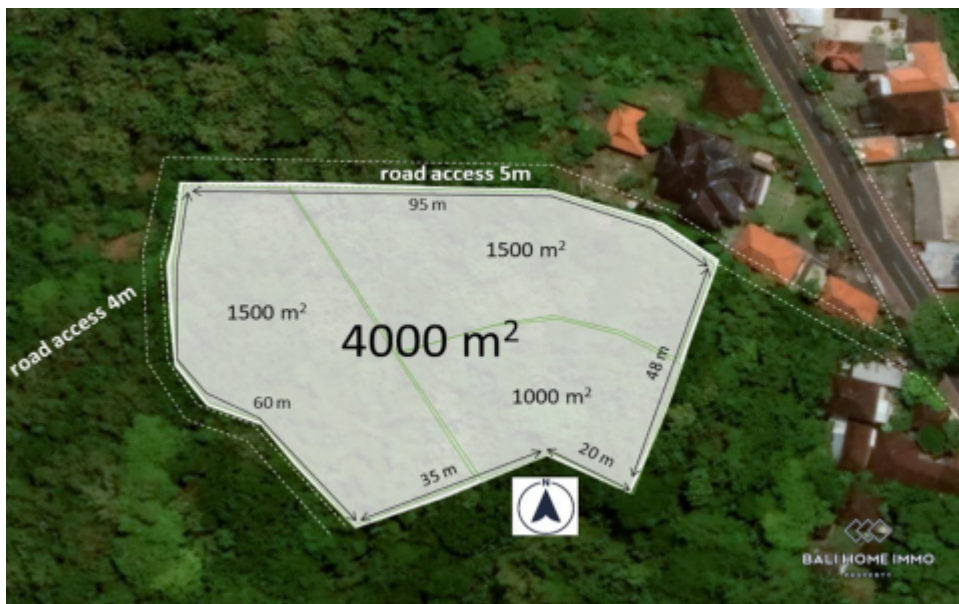

**BALIHOMIIMMO**

PROPERTY

<b>LAND SIZE</b> 4000 m <sup>2</sup>
<b>VIEW</b> Ocean
<b>SURROUNDING</b> Touristic Area
<b>SPLITABLE</b> Yes
<b>LEASEHOLD PERIOD</b> 25 year
<b>PRICE/ARE/YEAR</b> IDR 13.700.000

### General Information

Price on Request  
Land Size : 4.000 m<sup>2</sup>  
Surrounding : Touristic Area  
Splitable :  
Road Access : Yes  
View : Ocean  
Road Width (meter) : 5 m  
Zoning : Residential  
Leasehold Period : 25 year