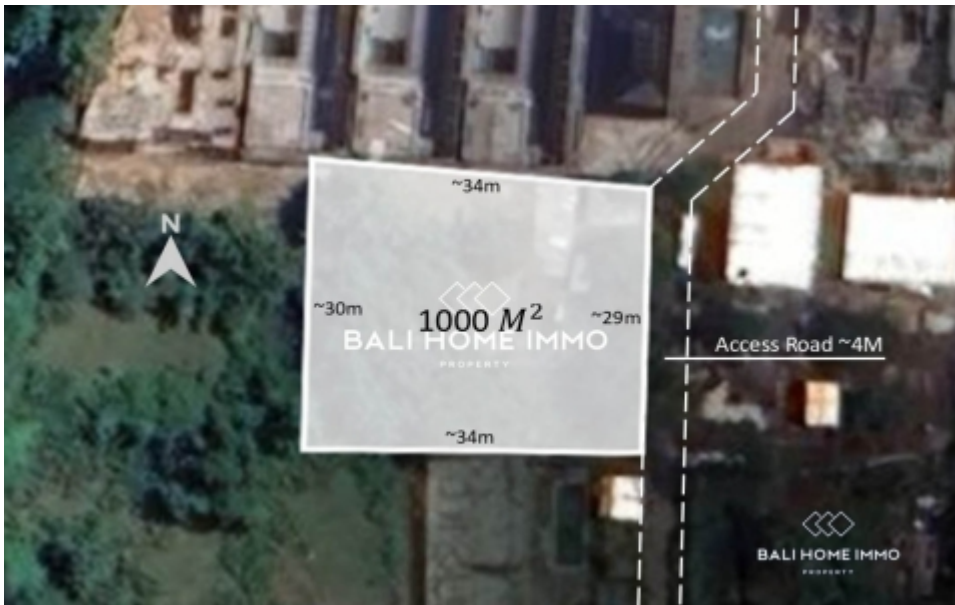

BALIHOMIIMMO

PROPERTY

LAND SIZE

1000 m²

VIEW

Not specific

SURROUNDING

Residential area

IDR 4.707.500.000

Land Size : 1.000 m²

Surrounding : Residential area

Splitable :

Road Access : Yes

Road Width (meter) : 4 m

Zoning : Residential

Leasehold Period : 25 year