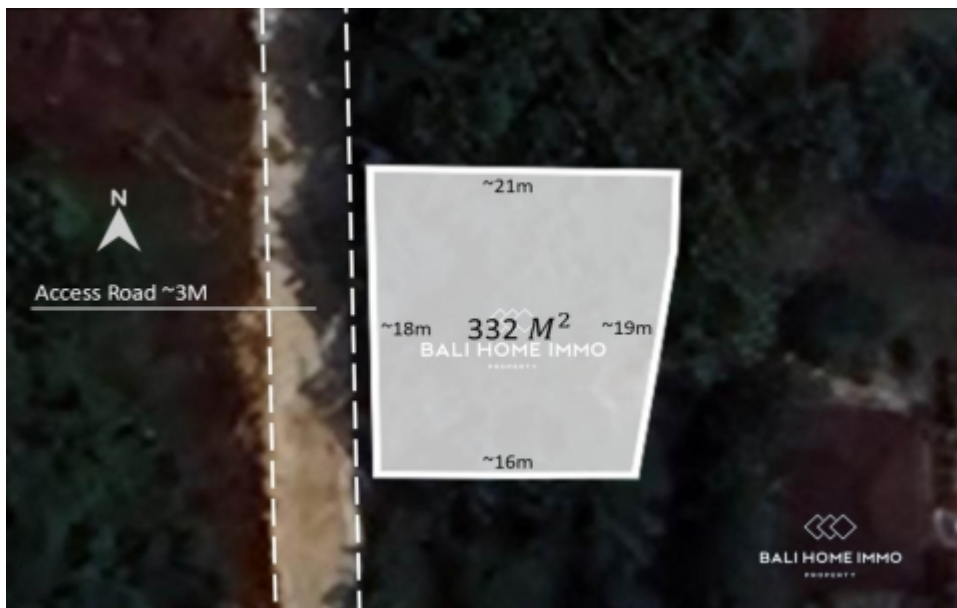

BALIHOMIIMMO

PROPERTY

LAND SIZE

332 m²

VIEW

Not specific

SURROUNDING

Residential area

IDR

Land Size : 332 m²

Surrounding : Residential area

Splitable :

Road Access : Yes

Road Width (meter) : 3 m

Zoning : Residential

Leasehold Period : 25 year