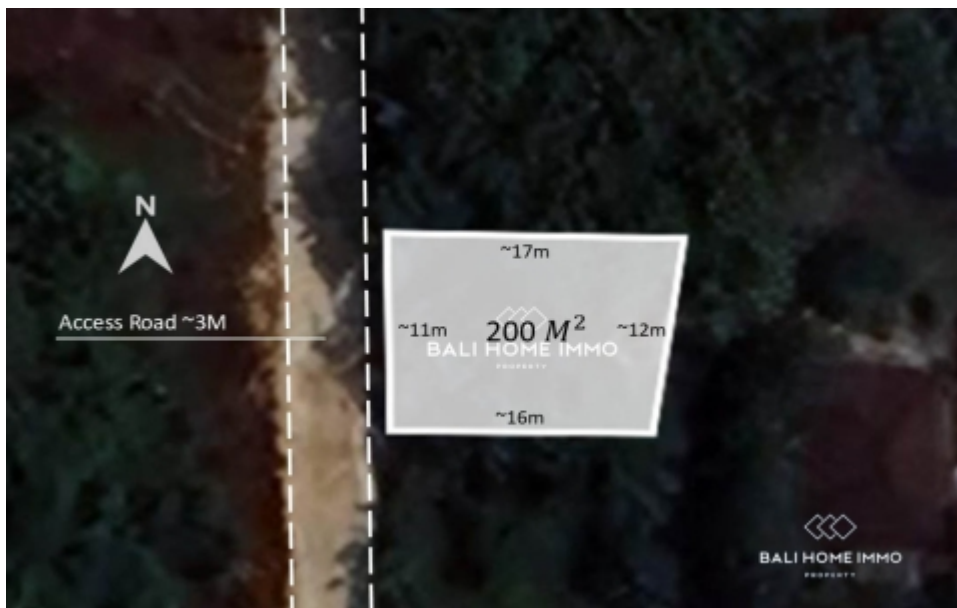

BALIHOMIIMMO

PROPERTY

LAND SIZE

200 m²

VIEW

Not specific

SURROUNDING

Residential area

IDR

Land Size : 200 m²

Surrounding : Residential area

Splitable :

Road Access : Yes

Road Width (meter) : 3 m

Zoning : Residential

Leasehold Period : 25 year