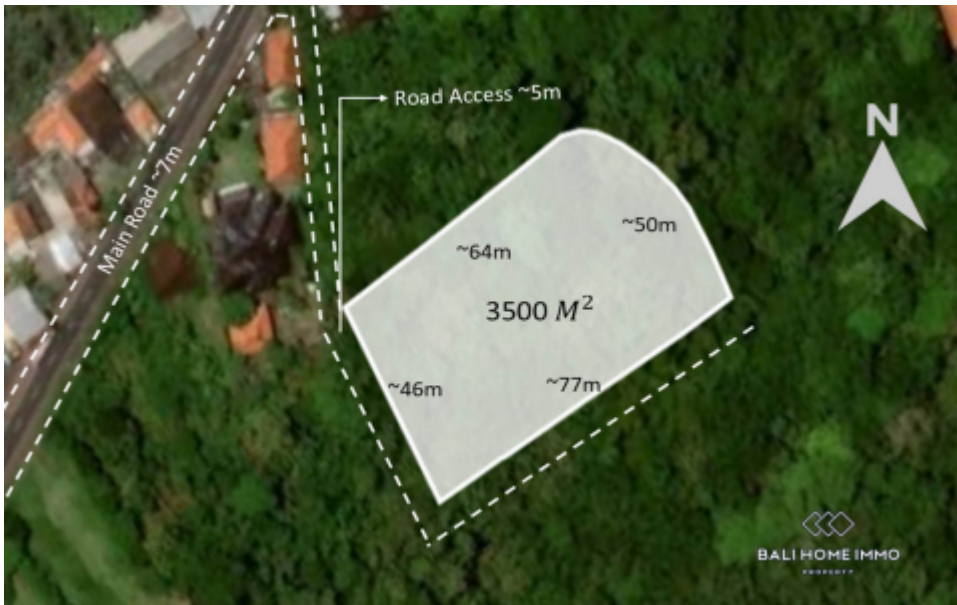

BALIHOMAIMMO

PROPERTY

LAND SIZE

3500 m²

VIEW

Jungle

SURROUNDING

Residential area

Price on Request

Land Size : 3.500 m²

Surrounding : Residential area

Splitable :

Road Access : Yes

View : Jungle

Road Width (meter) : 5 m

Zoning : Residential