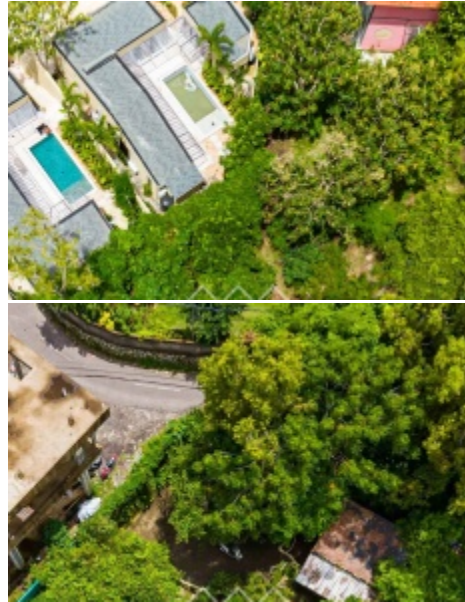

BALIHOMIIMMO

PROPERTY

LAND SIZE 540 m ²
VIEW Ocean
SURROUNDING Residential area
SPLITABLE No
LEASEHOLD PERIOD 22 year
PRICE/ARE/YEAR IDR 14.500.000

RESIDENTIAL ZONING LAND FOR SALE LEASEHOLD WITH OCEAN VIEW IN ULUWATU - RF9706

General Information

IDR 1.722.600.000
Land Size : 540 m²
Surrounding : Residential area
Splitable :
Road Access : Yes
View : Ocean
Road Width (meter) : 4 m
Zoning : Residential
Leasehold Period : 22 year