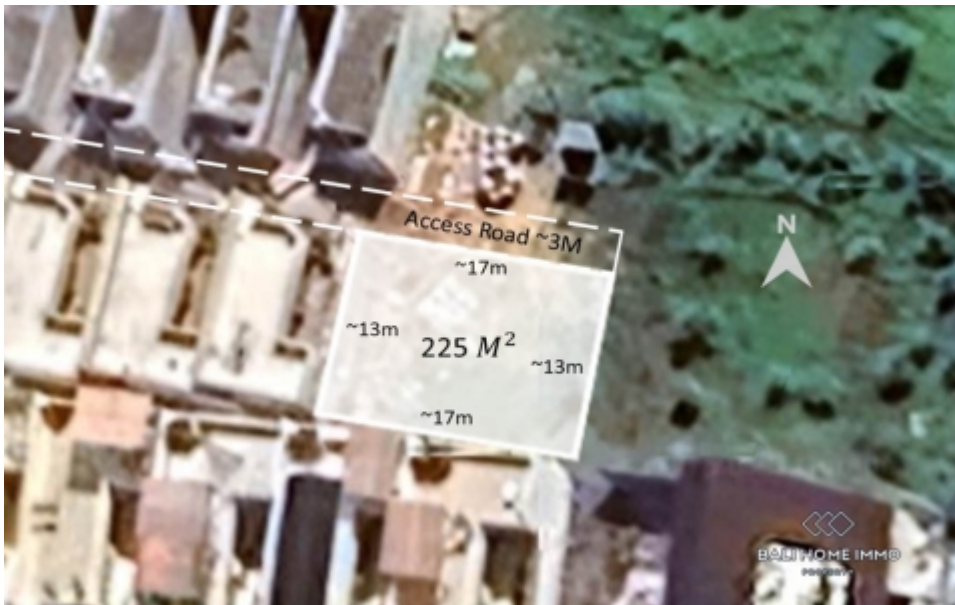

BALIHOMIIMMO

PROPERTY

LAND SIZE

225 m²

VIEW

Not specific

SURROUNDING

Touristic Area

SPLITABLE

No

LEASEHOLD PERIOD

54 year

PRICE/ARE/YEAR

IDR 22.500.000

SMALL PLOT TOURISTIC LAND FOR SALE IN BALANGAN - RFW244

General Information

IDR 2.733.500.000

Land Size : 225 m²

Surrounding : Touristic Area

Splitable :

Road Access : Yes

Road Width (meter) : 3 m

Zoning : Touristic

Leasehold Period : 54 year