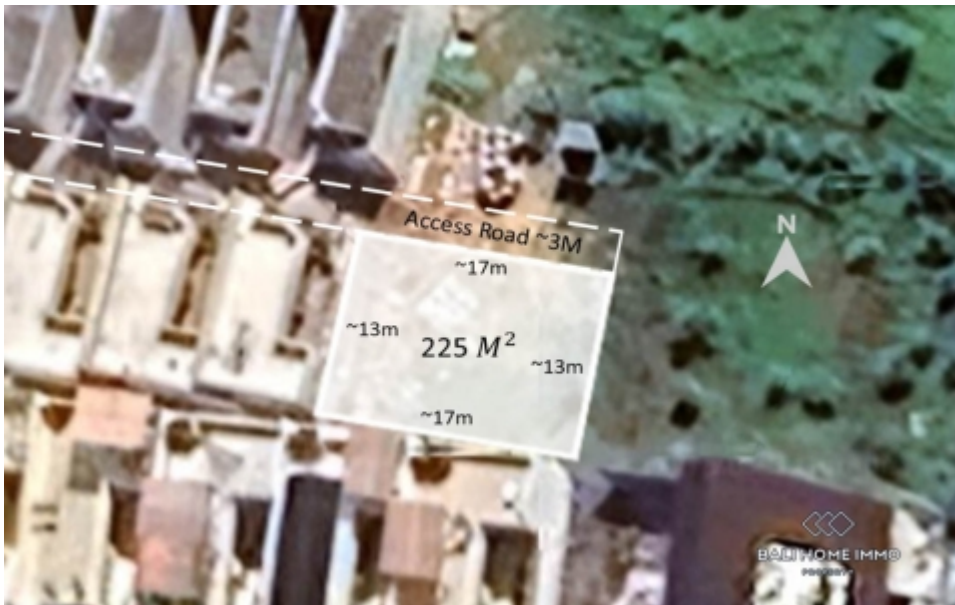

BALIHOMIIMMO

PROPERTY

LAND SIZE

225 m²

VIEW

Not specific

SURROUNDING

Touristic Area

SPLITABLE

No

LEASEHOLD PERIOD

54 year

PRICE/ARE/YEAR

IDR 22.500.000

SMALL PLOT TOURISTIC LAND FOR SALE IN BALANGAN - RFW244

General Information

IDR 2.733.500.000

Land Size : 225 m²

Surrounding : Touristic Area

Splitable :

Road Access : Yes

Road Width (meter) : 3 m

Leasehold Period : 54 year

Phone : +6282194359401