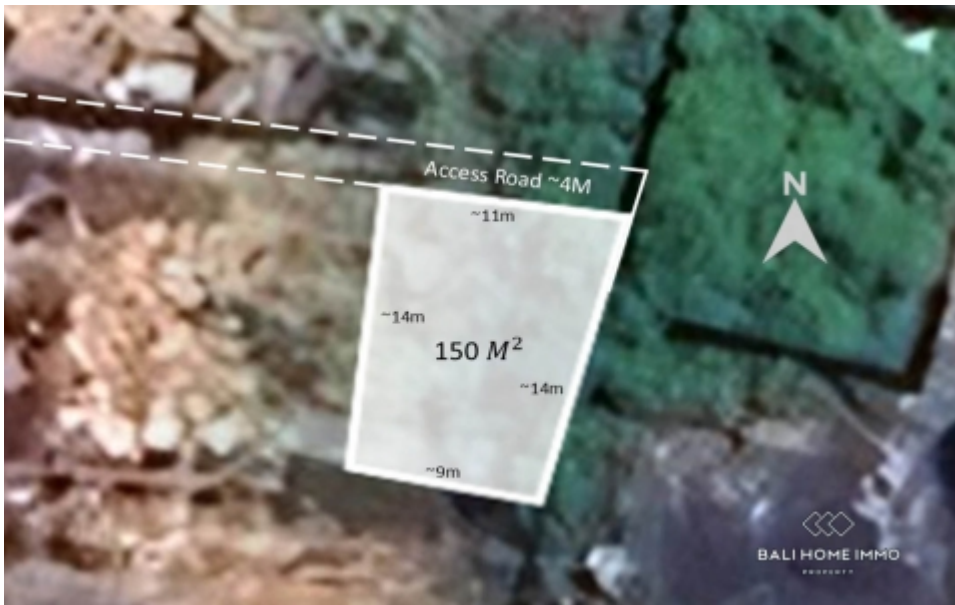

BALIHOMIEMMO

PROPERTY

LAND SIZE

150 m²

VIEW

Not specific

SURROUNDING

Touristic Area

SPLITABLE

No

LEASEHOLD PERIOD

29 year

PRICE/ARE/YEAR

IDR 0

SMALL PLOT TOURISTIC LAND FOR SALE LEASEHOLD IN BALANGAN - RF8442

General Information

IDR

Land Size : 150 m²

Surrounding : Touristic Area

Splitable :

Road Access : Yes

Road Width (meter) : 4 m

Zoning : Touristic

Leasehold Period : 29 year