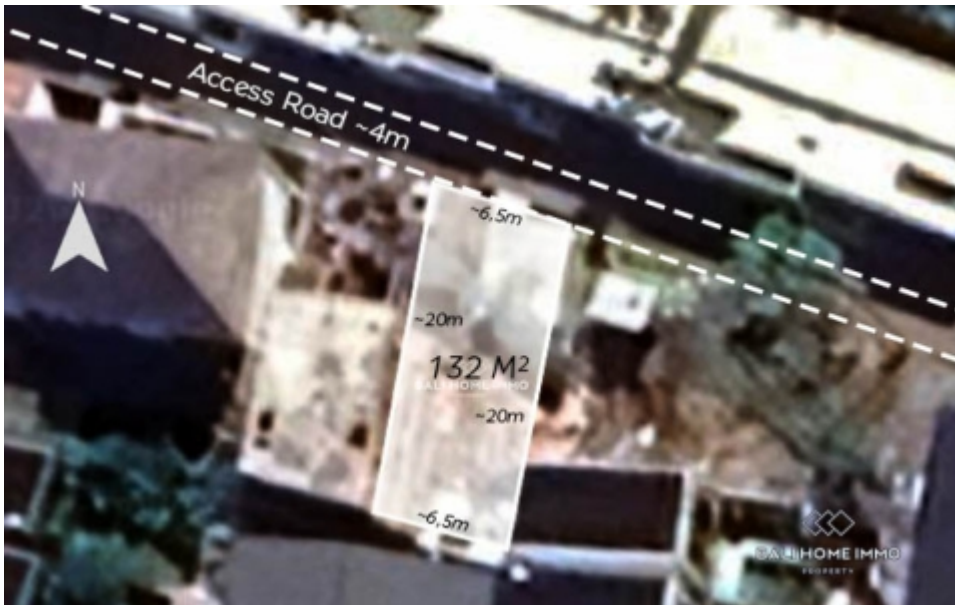

**BALIHOMIIMMO**

PROPERTY

**LAND SIZE**

132 m<sup>2</sup>

**VIEW**

Not specific

**SURROUNDING**

Touristic Area

**SPLITABLE**

No

**LEASEHOLD PERIOD**

32 year

**PRICE/ARE/YEAR**

IDR 30.000.000

**SMALL PLOT TOURISTIC LAND FOR SALE LEASEHOLD IN BINGIN - RFW293**

**General Information**

IDR 1.267.200.000

Land Size : 132 m<sup>2</sup>

Surrounding : Touristic Area

Splitable :

Road Access : Yes

Road Width (meter) : 4 m

Zoning : Touristic

Leasehold Period : 32 year