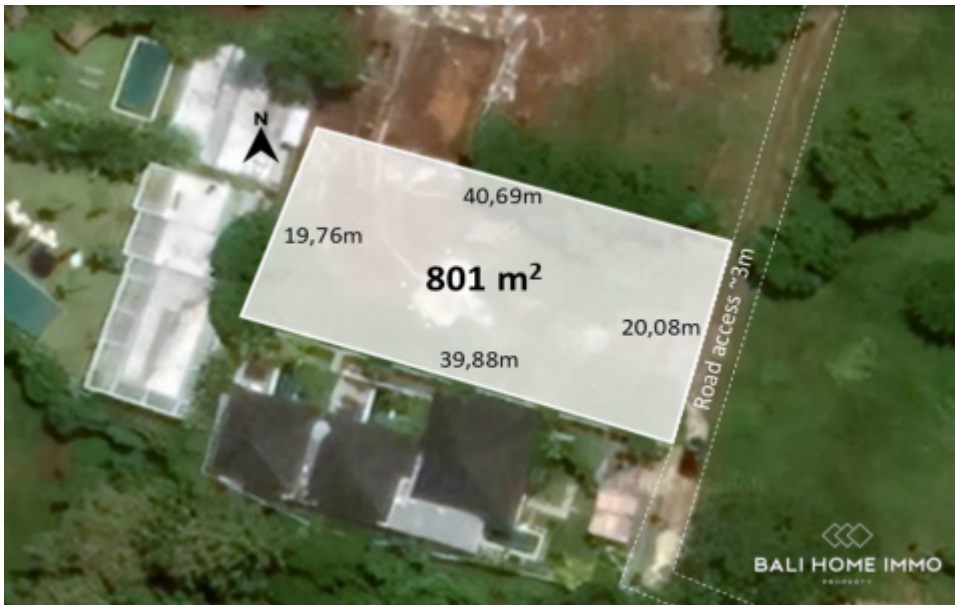

BALIHOMAIMMO

PROPERTY

LAND SIZE

801 m²

VIEW

Not specific

SURROUNDING

Touristic Area

SPLITABLE

No

LEASEHOLD PERIOD

27 year

PRICE/ARE/YEAR

IDR 35.000.000

**TOURISTIC ZONING LAND FOR SALE LEASEHOLD IN BINGIN BEACH SIDE -
FM083**

General Information

Price on Request

Land Size : 801 m²

Surrounding : Touristic Area

Splitable :

Road Access : Yes

Road Width (meter) : 3 m

Zoning : Touristic

Leasehold Period : 27 year