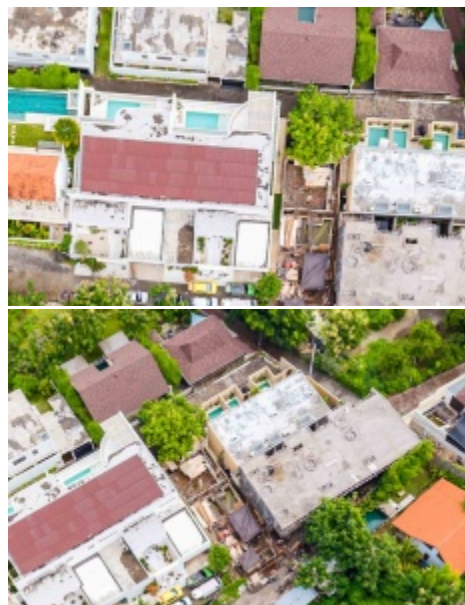

BALIHOMIIMMO

PROPERTY

LAND SIZE

1500 m²

VIEW

Not specific

SURROUNDING

Touristic Area