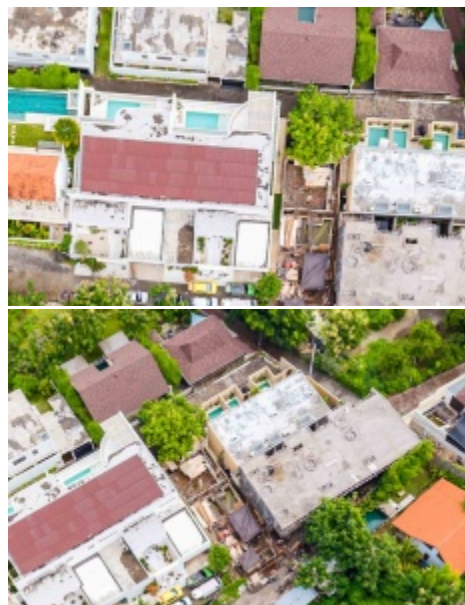

BALIHOMIIMMO

PROPERTY

LAND SIZE 500 m ²
VIEW Not specific
SURROUNDING Touristic Area
SPLITABLE No
LEASEHOLD PERIOD 25 year
PRICE/ARE/YEAR IDR 41.000.000

TOURISTIC ZONING LAND FOR SALE LEASEHOLD IN BINGIN - HR106B

General Information

Price on Request
Land Size : 500 m²
Surrounding : Touristic Area
Splitable :
Road Access : Yes
Road Width (meter) : 4 m
Zoning : Touristic
Leasehold Period : 25 year

Phone : +6282194359401
Email : info@bali-home-immo.com