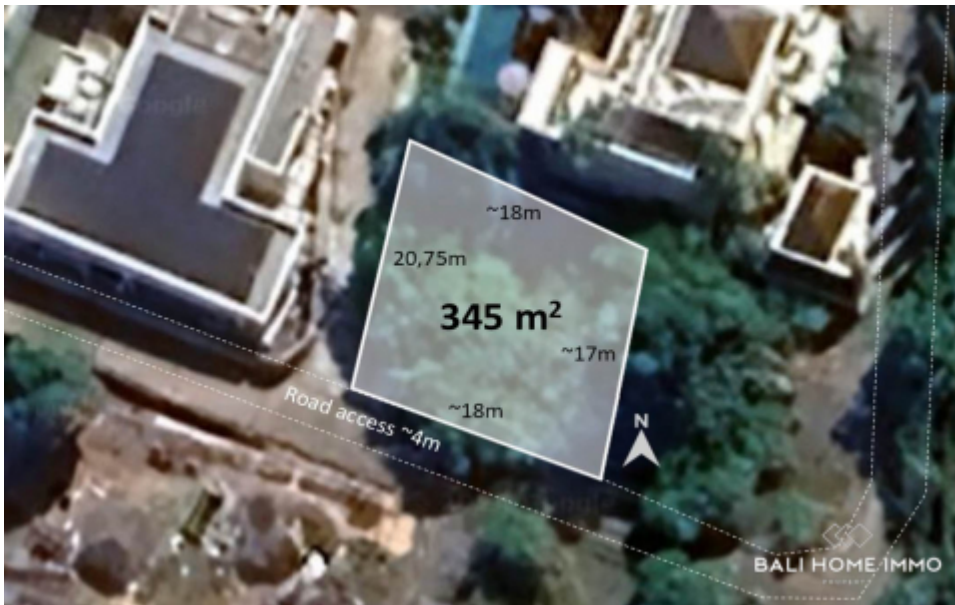

BALIHOMIEMMO

PROPERTY

LAND SIZE

345 m²

VIEW

Ocean

SURROUNDING

Touristic Area

SPLITABLE

Yes

LEASEHOLD PERIOD

30 year

PRICE/ARE/YEAR

IDR 29.000.000

**TOURISTIC ZONING LAND FOR SALE LEASEHOLD IN PRIME AREA NEAR
BALANGAN BEACH - RF5825**

General Information

Price on Request

Land Size : 345 m²

Surrounding : Touristic Area

Splitable :

Road Access : Yes

View : Ocean

Road Width (meter) : 4 m

Zoning : Touristic