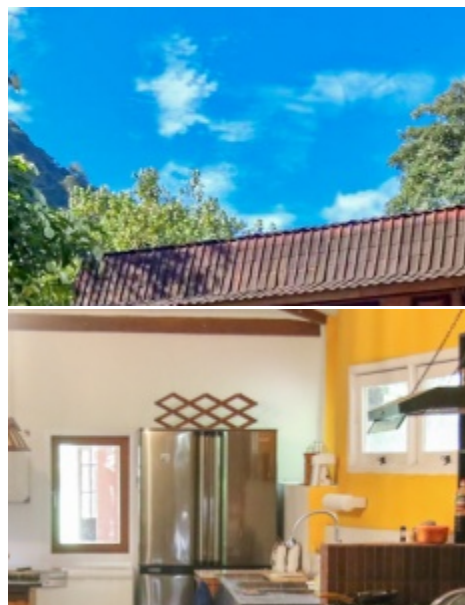

BALIHOMAIMMO

PROPERTY

BEDROOM
>5
BATHROOM
>5
LAND SIZE
7845 m²
BUILDING SIZE
720 m²
LIVING ROOM
Enclosed
SURROUNDING
Residential area

8 BEDROOM FAMILY COMPOUND ADJACENT TO NATIONAL PARK FOR SALE IN LOMBOK - RF6957

General Information

IDR 19.200.000.000
Land Size : 7.845 m²
Building Size : 720 m²
Year of Build : 2019
Floor Level : 2
View : Jungle
Style / Design : Modern
IMB : Others

Indoor

Living room : Enclosed
Dinning room : Enclosed
Kitchen : Enclosed
Bedroom : >5
Bathroom : >5
Ensuite Bathroom : 6
Extra Room : 2
Maid Room : Yes
Storage : Yes
Guest Toilet : Yes

Outdoor

Swimming Pool : Yes
Garden : Yes
Pool Size : 8,5x3,5
Terrace : Yes
Bale/Gazebo : Yes
Balcony : Yes

Facilities

Furniture : Semi-Furnished
Electricity power (watt) : 11.000
Air Conditioner : 11
Water Source : Drilled Wells
Internet : Fiber Optic Access
Parking : Open
Parking size : 10 Cars

Phone : +6282194359401
Email : info@bali-home-immo.com

www.bali-home-immo.com
Bali Home Immo