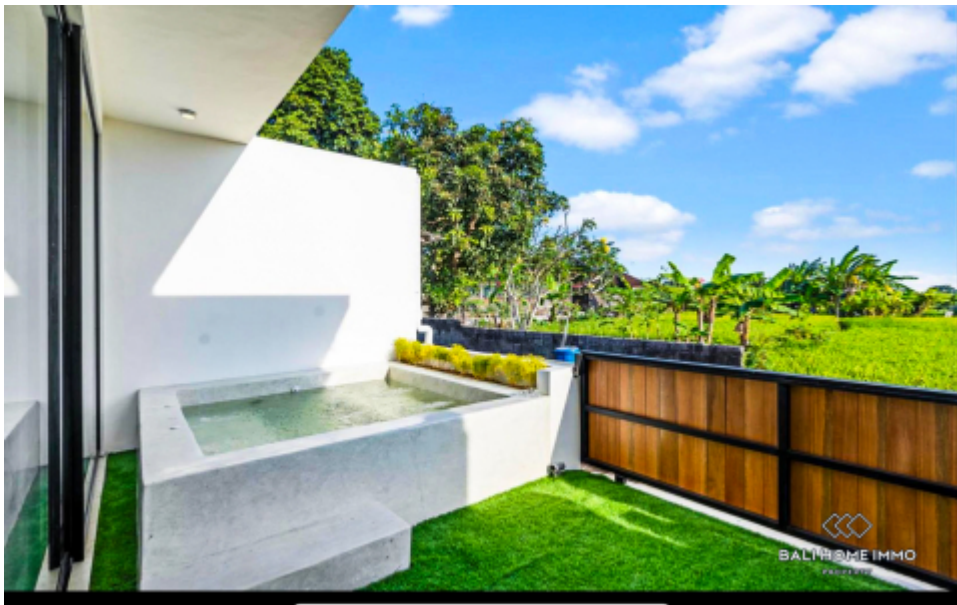

BALHOMEIMMO
PROPERTY

BEDROOM 2
BATHROOM 1
LAND SIZE 78 m²
BUILDING SIZE 70 m²
LIVING ROOM Enclosed
LEASEHOLD PERIOD 14 year

2 BEDROOM VILLA WITH RICEFIELD VIEW FOR SALE LEASEHOLD IN PADONAN BALI - RF2999

General Information

Price on Request
Land Size : 78 m²
Building Size : 70 m²
Year of Build : 2023
Floor Level : 1
View :
Style / Design : Modern
Surrounding : Residential area
Zoning : Residential
Leasehold Period : 14 year

Indoor

Living room : Enclosed
Dinning room : Enclosed
Kitchen : Enclosed
Bedroom : 2
Bathroom : 1

Outdoor

Swimming Pool : Yes
Pool Size : Outdoor Jacuzzi
Terrace : Yes

Facilities

Furniture : Furnished
Electricity power (watt) : 5.500
Air Conditioner : 3
Water Source : Drilled Wells
Internet : Fiber Optic Access
Parking : Open

Phone : +6282194359401
Email : info@bali-home-immo.com

www.bali-home-immo.com
 Bali Home Immo