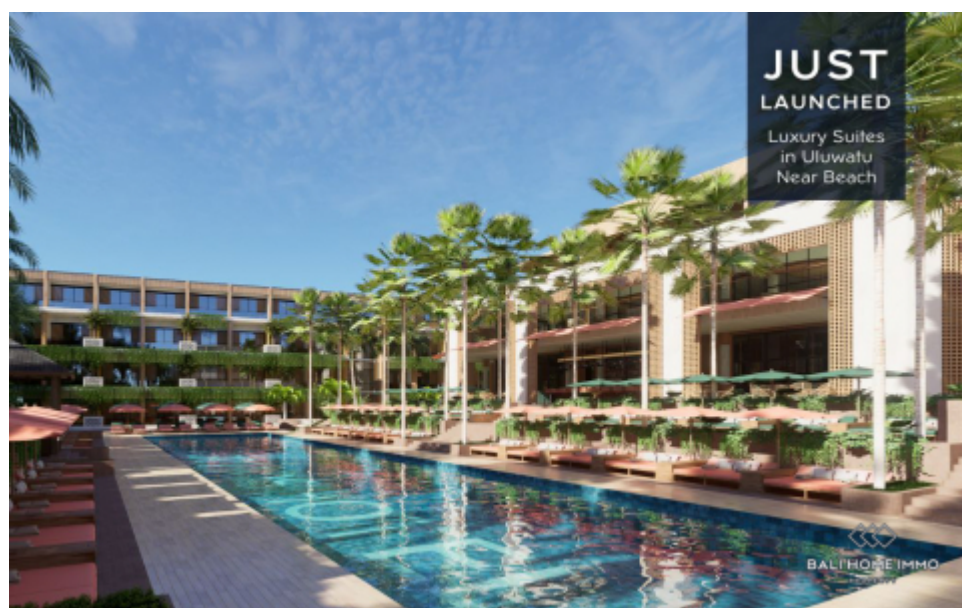

BALIHOMIEMMO

PROPERTY

BEDROOM 1
BATHROOM 1
LAND SIZE m ²
BUILDING SIZE 68 m ²
LIVING ROOM Enclosed
LEASEHOLD PERIOD 35 year

1 BEDROOM DELUXE SUITE FOR SALE LEASEHOLD IN BALI PADANG PADANG NEAR BEACH - BHI1407C