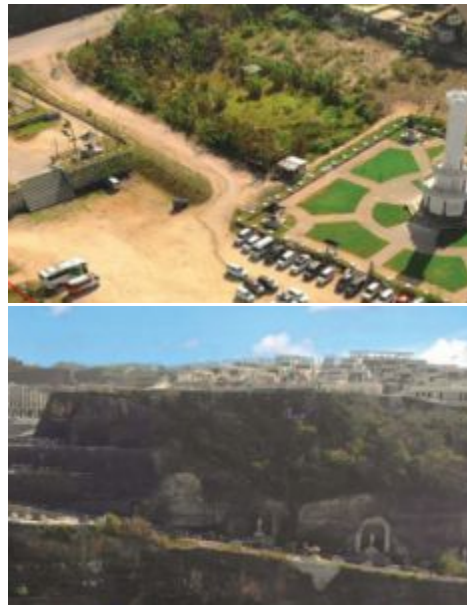

BALIHOMIIMMO

PROPERTY

LAND SIZE

4800 m²

VIEW

Ocean

SURROUNDING

Walk to the beach

SPLITABLE

Yes

BEACHFRONT LAND FOR SALE IN PANDAWA BEACH BALI - RF1016

General Information

IDR 108.000.000.000

Land Size : 4.800 m²

Surrounding : Walk to the beach

Splitable :